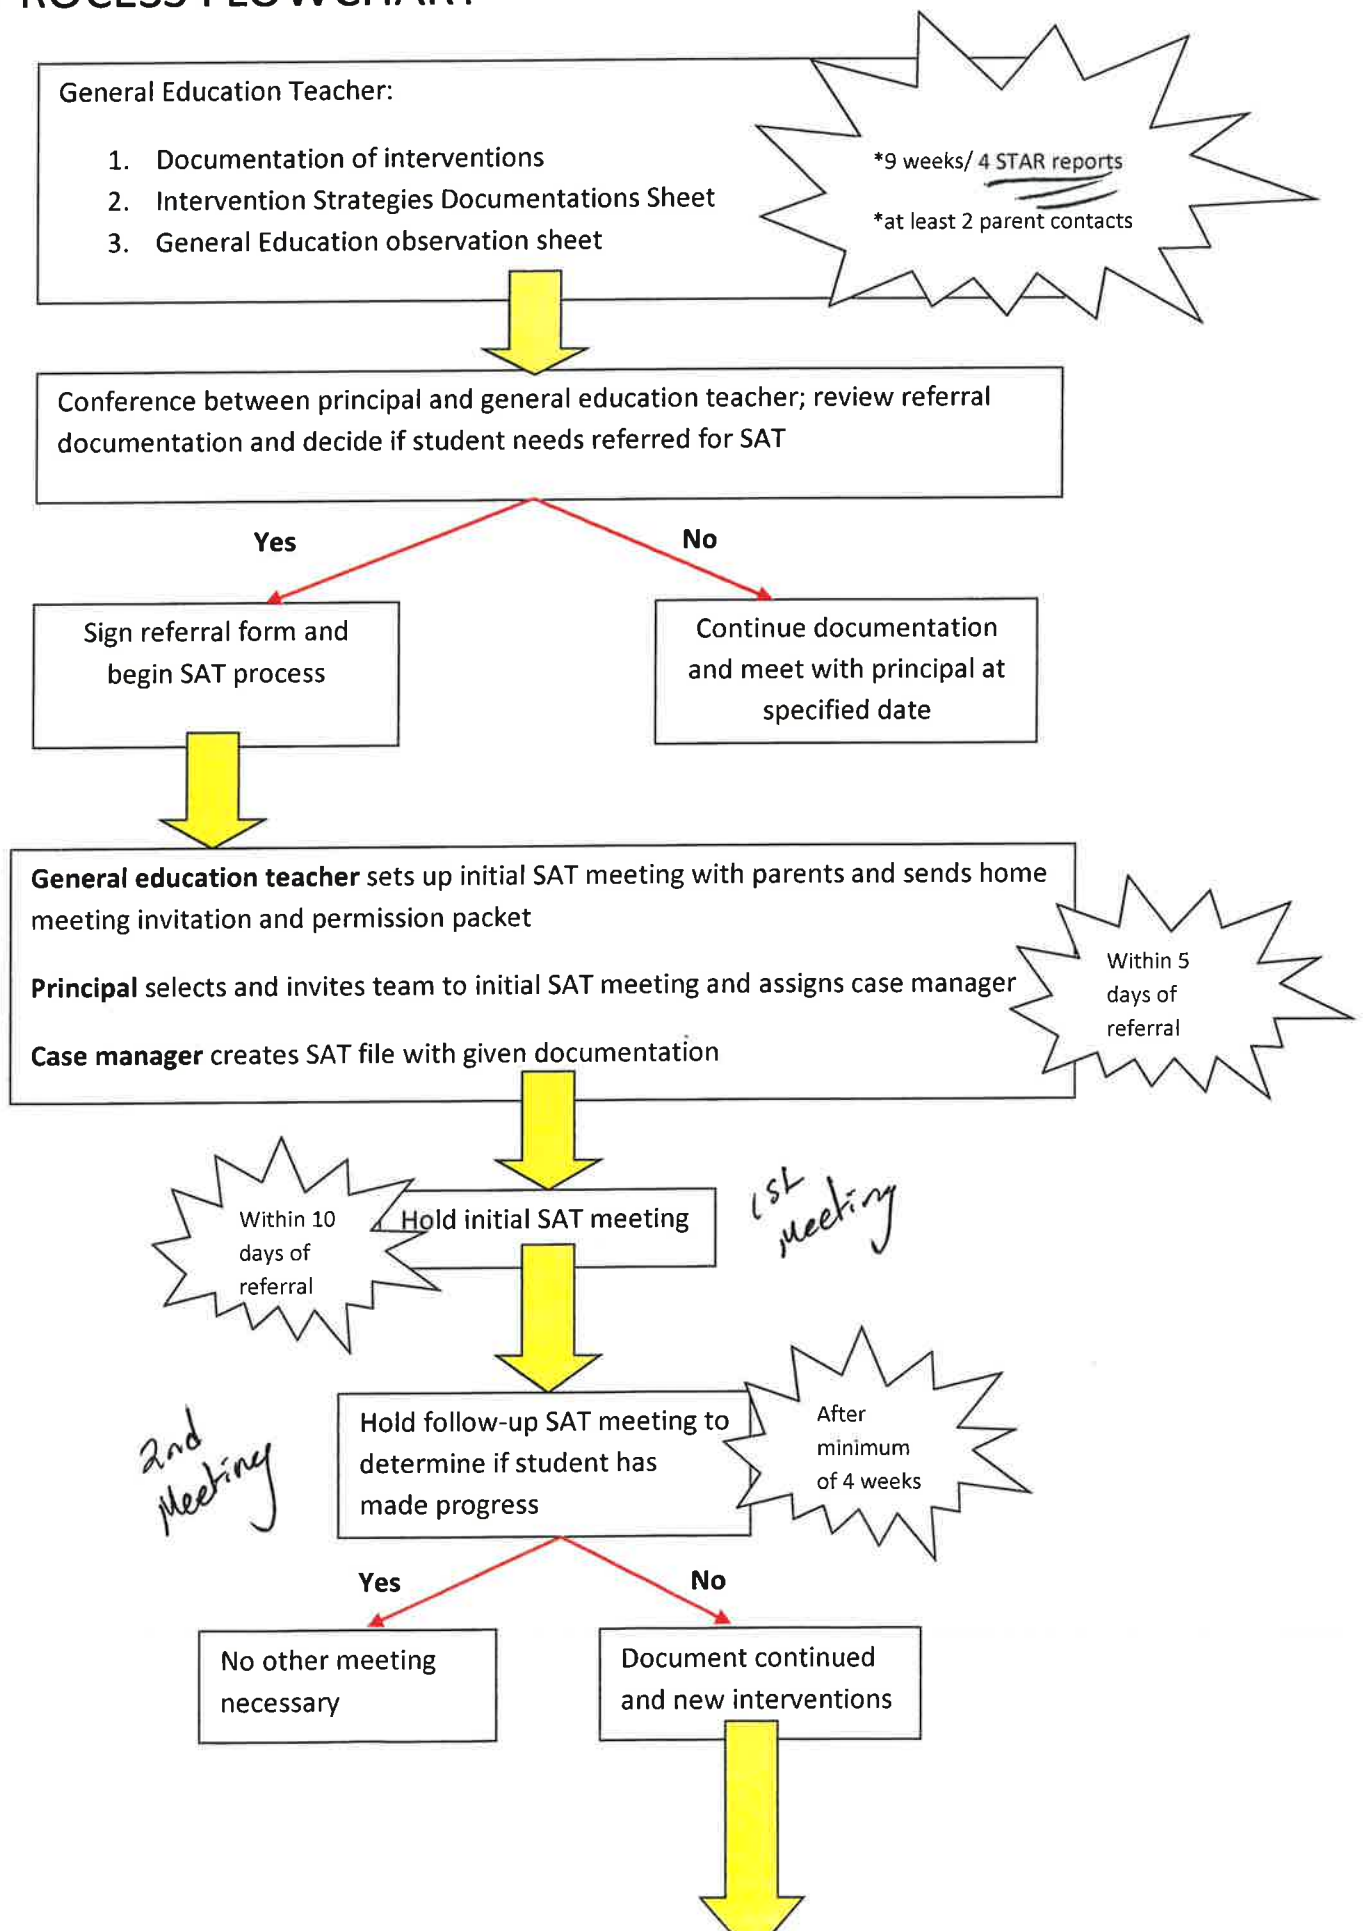

SAT PROCESS FLOWCHART

- 17-18 week process

* - minimum of 12 star points