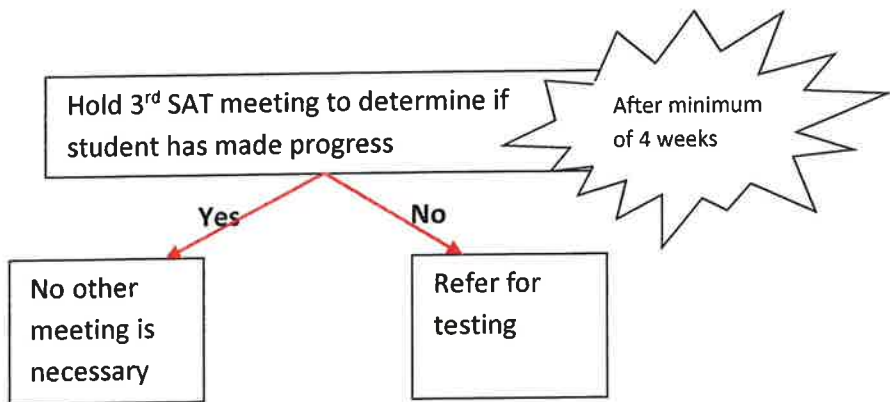

SAT PROCESS FLOWCHART

- 17-18 week process

* - minimum of 12 star points